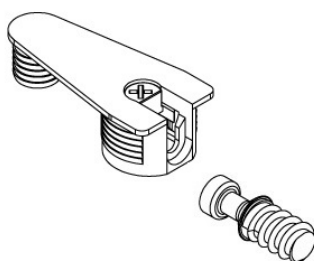

PRODUCT SHEET

Description:

Shelf Connector "Eccentric" W/ø10mm Dowel, White PE, F/ 16 mm Panels, ø20x12,7mm, Incl. Steel Screw ø6x16mm

Item number:

11.04.575-0

Units	Box	Carton	HS Code	Barcode
Pcs.		500	3926909790	 5704866515184

SISO A/S

Mileparken 11
DK-2740 Skovlunde
Denmark
VAT: DK 24786013

Phone +45 45 830 900

www.siso.dk
siso@siso.dk

Danske Bank
Nytorv Branch
Copenhagen
SWIFT: DABADKKK

Account no.
4180 3112 112936
IBAN Account
DK7230003112112936