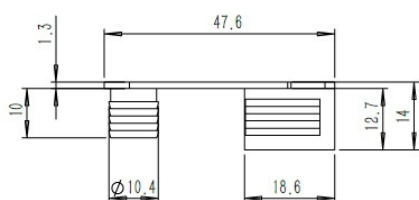

PRODUCT SHEET

Description:

Shelf Connector "Eccentric" W/ø10mm Dowel, White PE, F/ 16 mm Panels, ø20x12,7mm, Incl. Steel Screw ø6x16mm

Item number:

11.04.575-0

Units	Box	Carton	HS Code	Barcode
Pcs.		500	3926909790	 5704866515184

SISO A/S

Mileparken 11
DK-2740 Skovlunde
Denmark
VAT: DK 24786013

Phone +45 45 830 900

www.siso.dk
siso@siso.dk

Danske Bank
Nytorv Branch
Copenhagen
SWIFT: DABADKKK

Account no.
4180 3112 112936
IBAN Account
DK7230003112112936