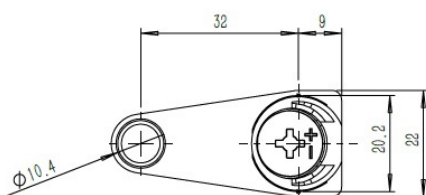

PRODUCT SHEET

Description:

Shelf Connector "Eccentric" W/ø10mm Dowel, White PE, F/ 16 mm Panels, ø20x12,7mm, Incl. Steel Screw ø6x16mm

Item number:

11.04.575-0

Units	Box	Carton	HS Code	Barcode
Pcs.		500	3926909790	 5704866515184

SISO A/S

Mileparken 11
DK-2740 Skovlunde
Denmark
VAT: DK 24786013

Phone +45 45 830 900

www.siso.dk
siso@siso.dk

Danske Bank
Nytorv Branch
Copenhagen
SWIFT: DABADKKK

Account no.
4180 3112 112936
IBAN Account
DK7230003112112936