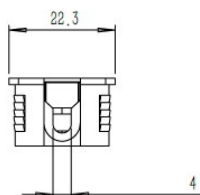

PRODUCT SHEET

Description:

Shelf Connector "Eccentric" W/ø10mm Dowel, White PE, F/ 16 mm Panels, ø20x12,7mm, Incl. Steel Screw ø6x16mm

Item number:

11.04.575-0

Units	Box	Carton	HS Code	Barcode
Pcs.		500	3926909790	 5704866515184

SISO A/S

Mileparken 11
DK-2740 Skovlunde
Denmark
VAT: DK 24786013

Phone +45 45 830 900

www.siso.dk
siso@siso.dk

Danske Bank
Nytorv Branch
Copenhagen
SWIFT: DABADKKK

Account no.
4180 3112 112936
IBAN Account
DK7230003112112936