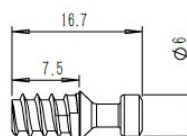

PRODUCT SHEET

Description:

Shelf Connector "Eccentric" W/ø10mm Dowel, White PE, F/ 16 mm Panels, ø20x12,7mm, Incl. Steel Screw ø6x16mm

Item number:

11.04.575-0

Units	Box	Carton	HS Code	Barcode
Pcs.		500	3926909790	 5704866515184

SISO A/S

Mileparken 11
DK-2740 Skovlunde
Denmark
VAT: DK 24786013

Phone +45 45 830 900

www.siso.dk
siso@siso.dk

Danske Bank
Nytorv Branch
Copenhagen
SWIFT: DABADKKK

Account no.
4180 3112 112936
IBAN Account
DK7230003112112936